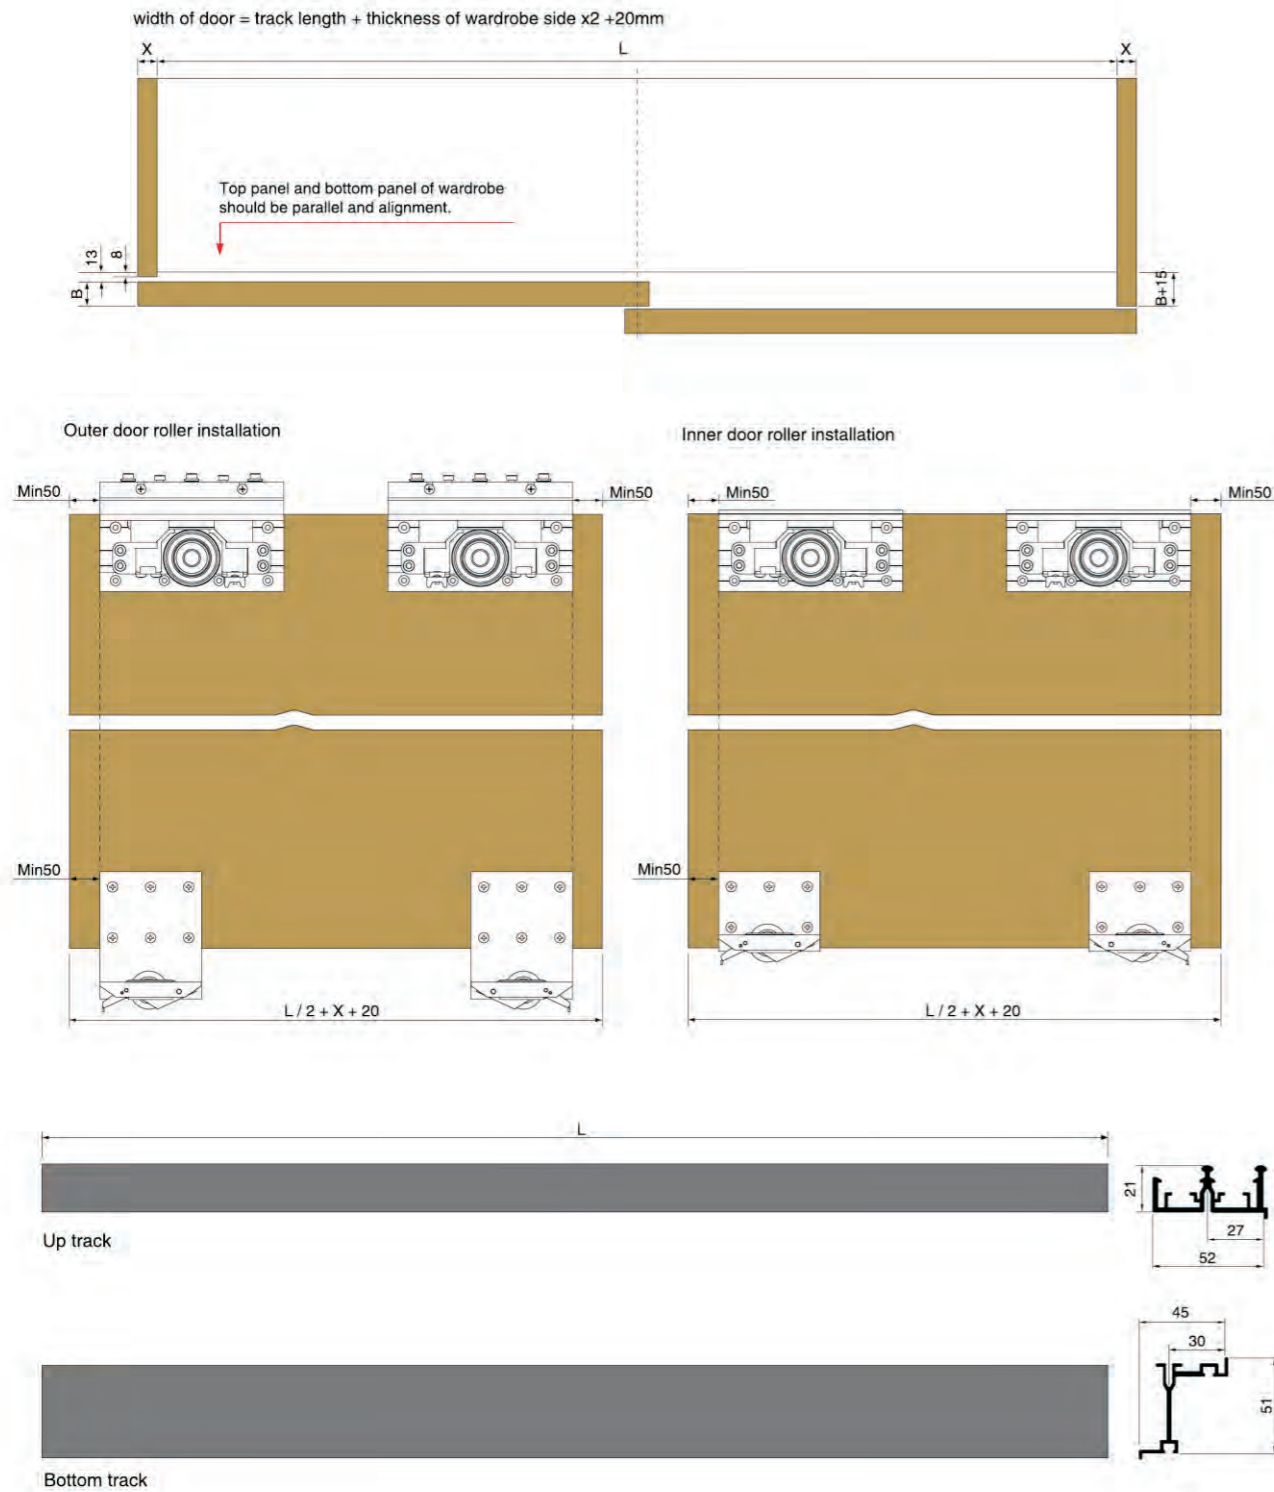

Walk-in Closet

Top-Running Overlay Sliding Door Installation Example

More Closets & Wardrobes Options Please login to Website: www.iDesignSG.com.au

	CJ12201A Height 1800mm	CJ12201B Height 1200mm	CJ12201C Height 1400mm	CJ12201D Height 1600mm	CJ12201E Height 2000mm	CJ12201F Height 2400mm
Up track						
Bottom track						
TD002A 2-D regulator						
Bottom fittings						
Bottom stopper						

Top-Running Overlay Sliding Door Installation Example

Top-Running Overlay Sliding Door Installation Example

UP AND BOTTOM ROLLER STANDARD INSTALLATION

Turn Simple Closets into Beautiful & Elegant Space

WARDROBE UNITS 2200mm High x 580mm Deep