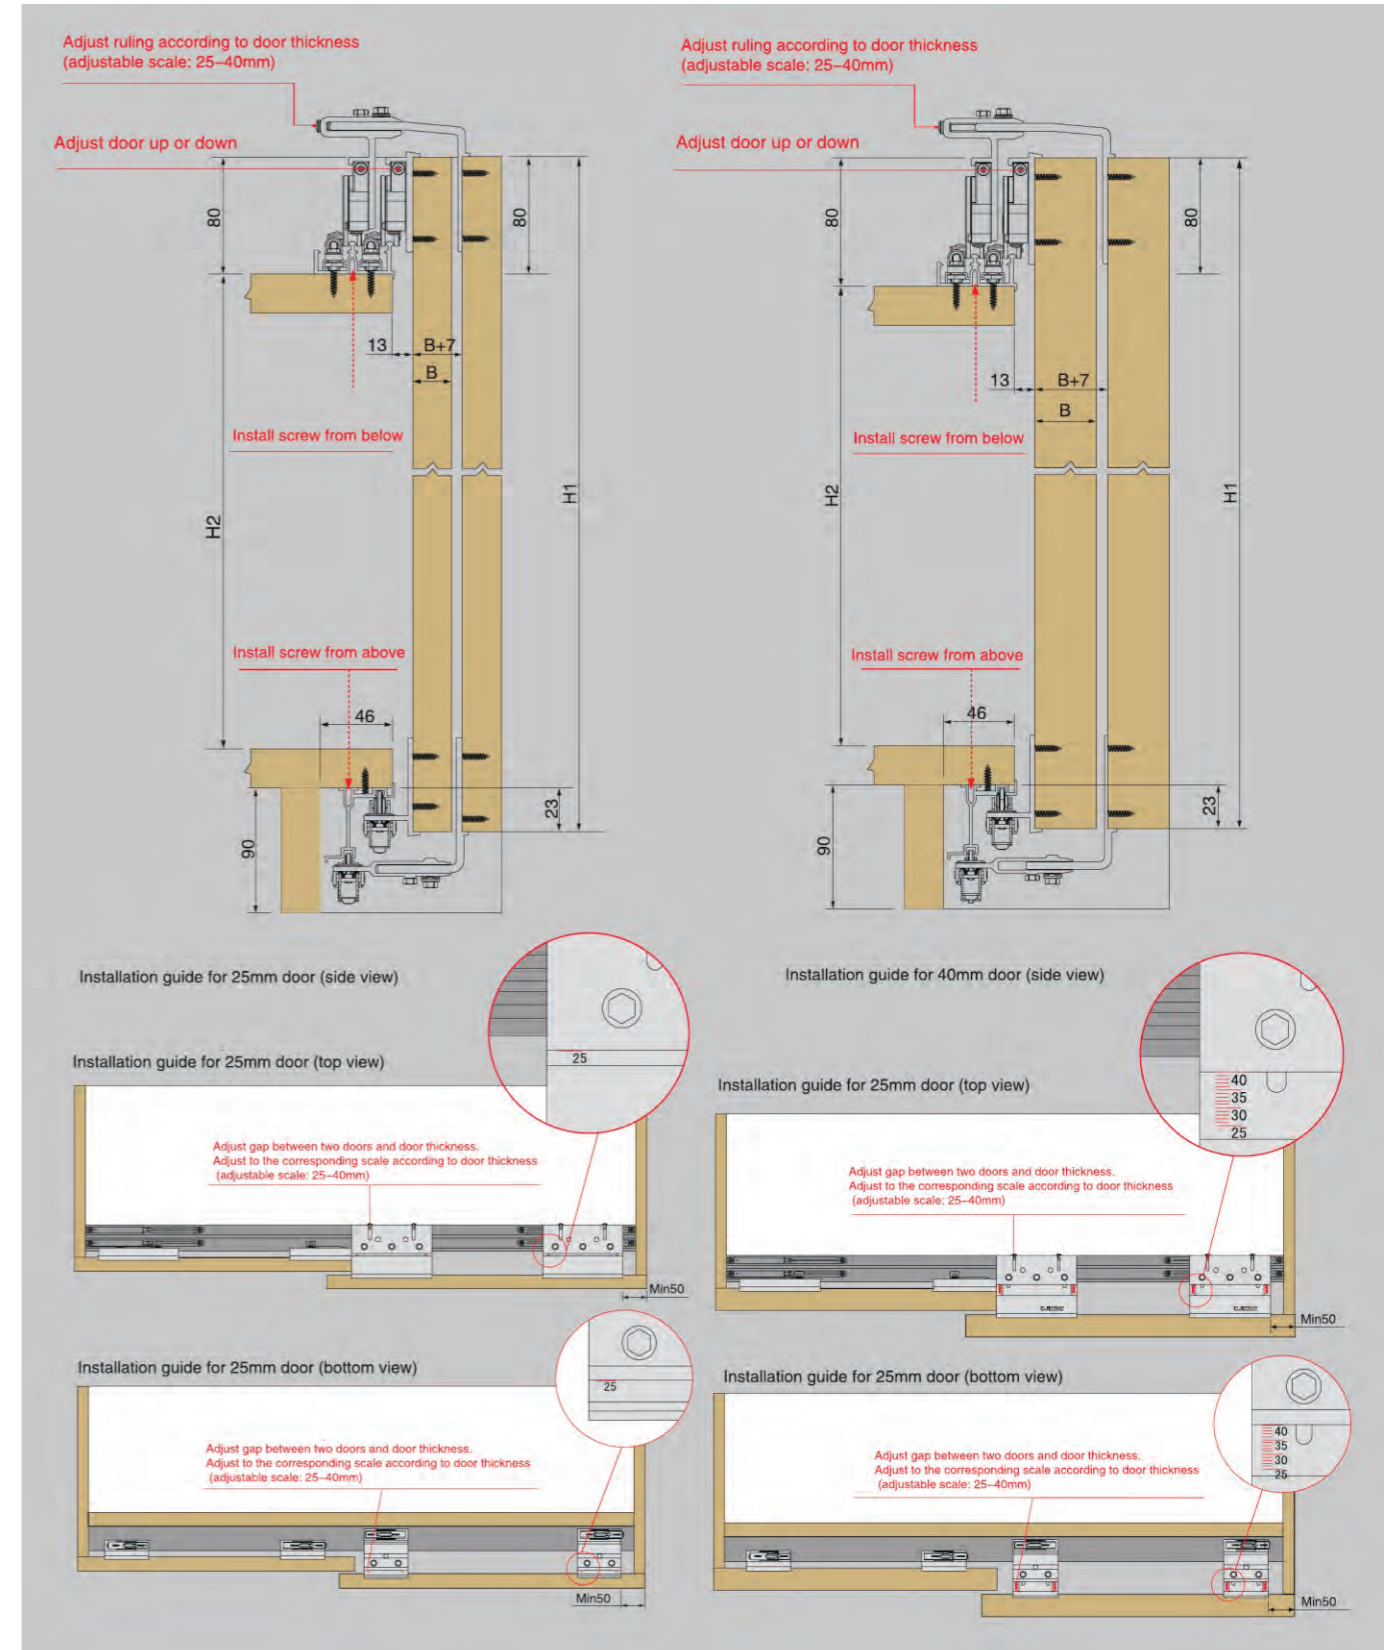

Walk-in Closet

Top-Running Overlay Sliding Door Installation Example

More Closets & Wardrobes Options Please login to Website: www.iDesignSG.com.au

	CJ12201A Height 1800mm	CJ12201B Height 1200mm	CJ12201C Height 1400mm	CJ12201D Height 1600mm	CJ12201E Height 2000mm	CJ12201F Height 2400mm
Up track						
Bottom track						
TD002A 2-D regulator						
Bottom fittings						
Bottom stopper						

Top-Running Overlay Sliding Door Installation Example

Top-Running Overlay Sliding Door Installation Example

UP AND BOTTOM ROLLER STANDARD INSTALLATION

Turn Simple Closets into Beautiful & Elegant Space

WARDROBE UNITS 2200mm High x 580mm Deep