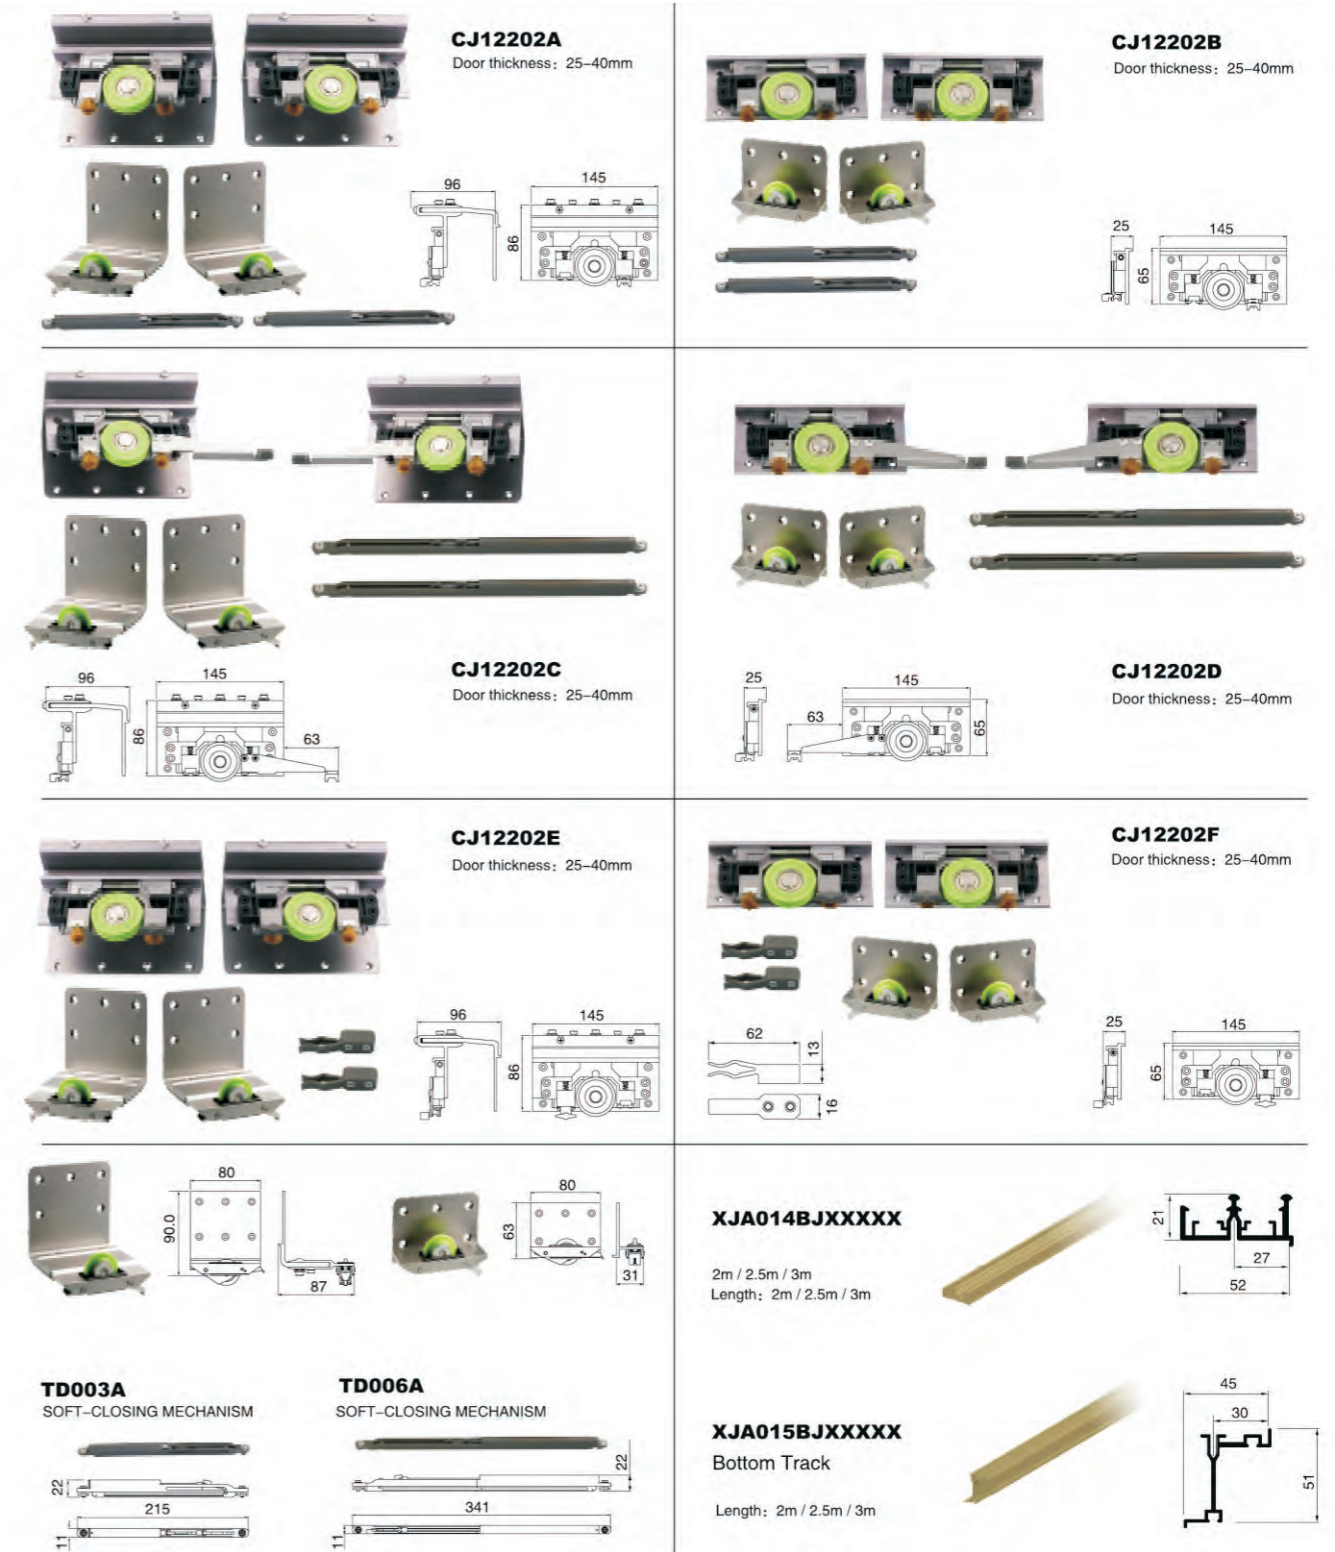

Top-Running Overlay Sliding Door Installation Example