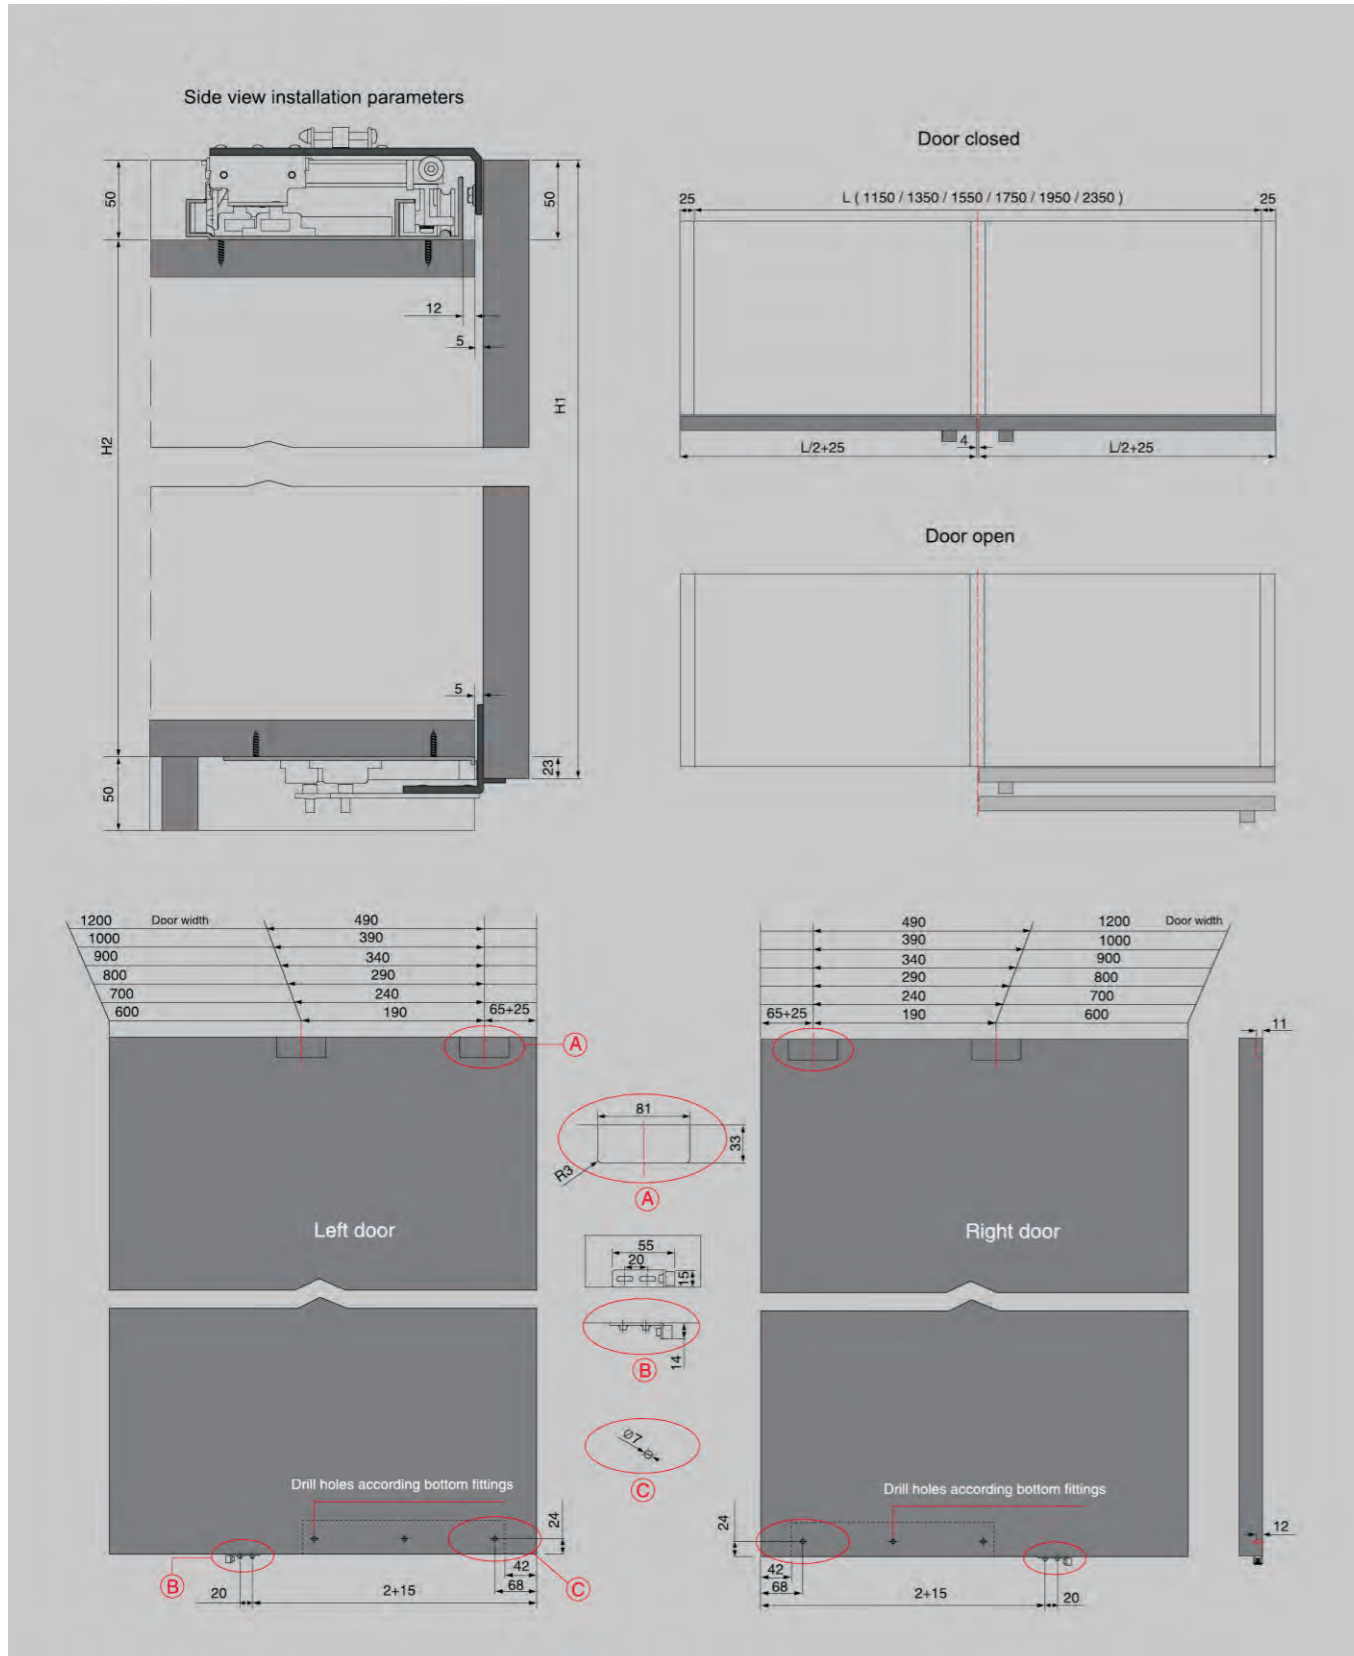

Walk-in Closet

Top-Running Overlay Sliding Door Installation Example

More Closets & Wardrobes Options Please login to Website: www.iDesignSG.com.au

	CJ12201A Height 1800mm	CJ12201B Height 1200mm	CJ12201C Height 1400mm	CJ12201D Height 1600mm	CJ12201E Height 2000mm	CJ12201F Height 2400mm
Up track						
Bottom track						
TD002A 2-D regulator						
Bottom fittings						
Bottom stopper						

Top-Running Overlay Sliding Door Installation Example

Top-Running Overlay Sliding Door Installation Example

UP AND BOTTOM ROLLER STANDARD INSTALLATION

Turn Simple Closets into Beautiful & Elegant Space

WARDROBE UNITS 2200mm High x 580mm Deep