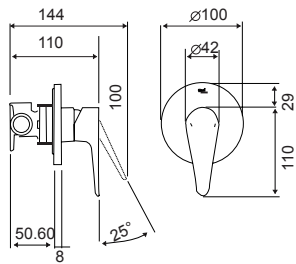

YSW2313-09 Shower mixer
Coating options: Chrome