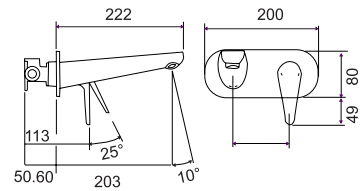

YSW2113-07A Wall mixer
Coating options: Chrome