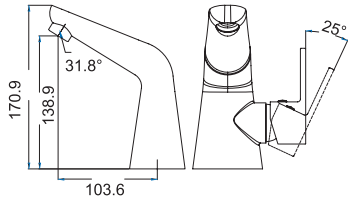

YSW2113-01 Basin mixer
Coating options: Chrome