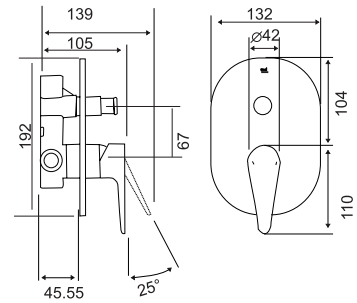

YSW2313-09A Shower mixer with diverter
Coating options: Chrome