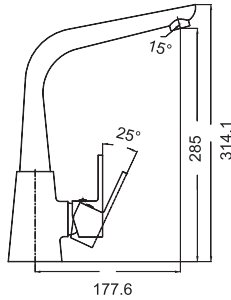

YSW2113-07 Kitchen mixer
Coating options: Chrome