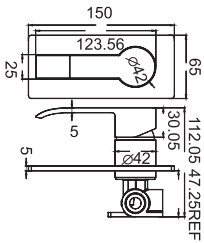

YSW2313-09 Shower mixer
Coating options: Chrome