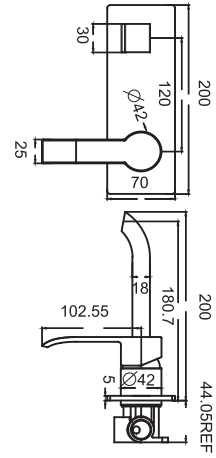

YSW2313-07A Wall mixer
Coating options: Chrome