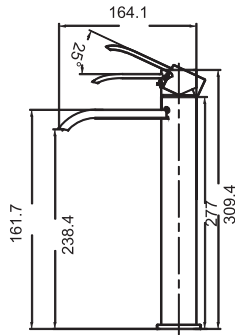

YSW2313-01A Tall basin mixer
Coating options: Chrome