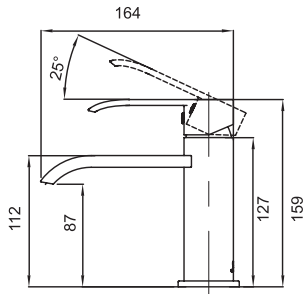

YSW2313-01 Basin mixer
Coating options: Chrome