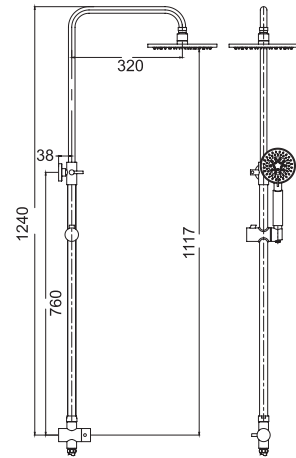

YSW2313-01A Tall basin mixer
Coating options: Chrome

YSW2313-07A Wall mixer
Coating options: Chrome

YSW2313-09 Shower mixer
Coating options: Chrome

YSW2313-09A Shower mixer with diverter
Coating options: Chrome

YSW2807-05C NOVA Round shower set (bottom Inler)
Coating options: Chrome