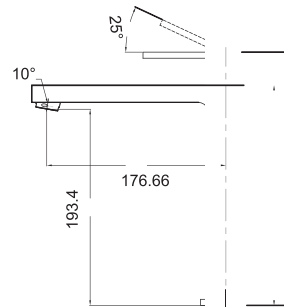

YSW3013-01 Basin mixer
Coating options: Chrome

YSW3013-01A Tall basin mixer
Coating options: Chrome

YSW3013-07 Kitchen mixer
Coating options: Chrome

YSW3013-01 Basin mixer
Coating options: Chrome

YSW3013-01A Tall basin mixer
Coating options: Chrome