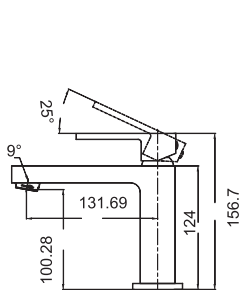

YSW3013-01 Basin mixer
Coating options: Chrome