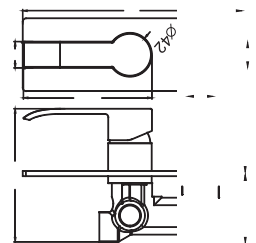

YSW3013-09A Shower
Coating