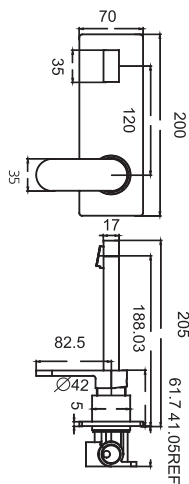

YSW3013-07A Wall mixer
Coating options: Chrome