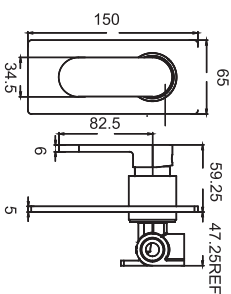

YSW3013-09 Shower mixer
Coating options: Chrome