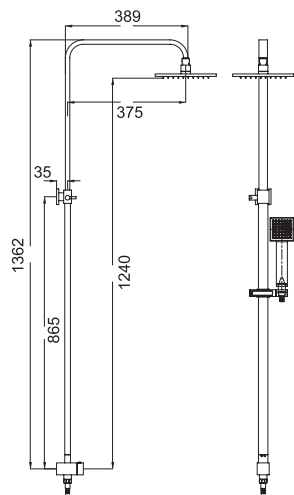

YSW3013-07 Kitchen m
Coating o

YSW3013-07A Wall mixer
Coating options: Chrome

YSW3013-09 Shower mixer
Coating options: Chrome

YSW3013-09A Shower
Coating

YSW2007-05B VIBE Square shower set (bottom Inler)
Coating options: Chrome